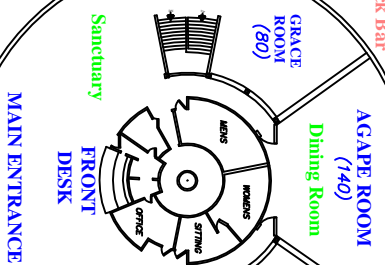

HWY 189

Fern Rock

GYM

FERNROCK DRIVE

Cedar Lodge

Amphitheater

Entrance from Highway

HWY 189

● Adjoining Rooms

Volleyball

Book Store
Snack Bar

Pool

Dorm