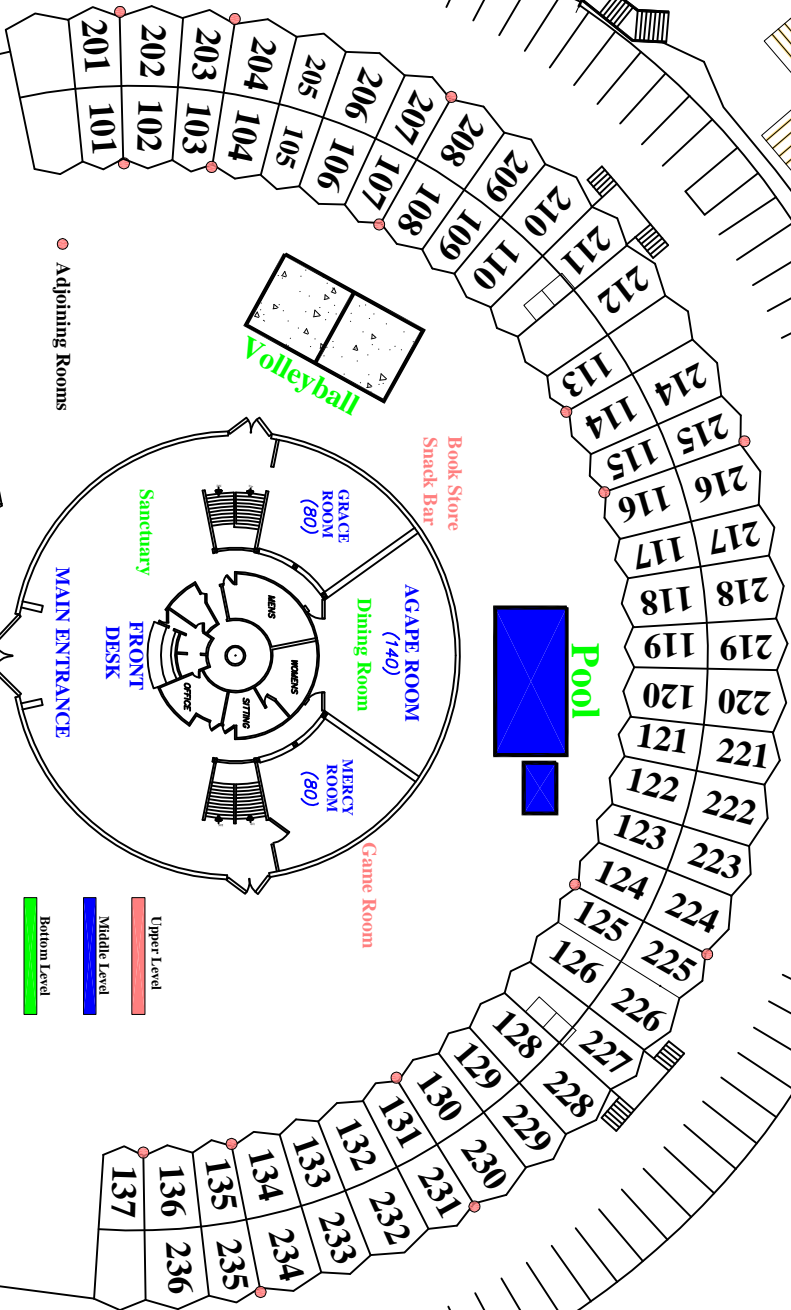

HWY 189

Fern Rock

GYM

FERNROCK DRIVE

Cedar Lodge

Amphitheater

Entrance from Highway

HWY 189

● Adjoining Rooms

Volleyball

Book Store
Snack Bar

Pool

Dorm